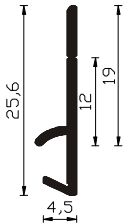

A 234 AC BOB

Bobine: 200m Imb: W01

Colori: marrone - bianco - beige

200m Coils W01 Pkg

Colours: brown - white - hazel brown

| | | | |
|-----|------|-----|----------|
| A = | 2 mm | B = | 19/12 mm |
| C = | 8 mm | D = | 4 mm |
