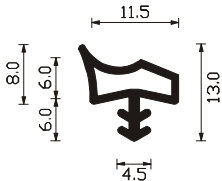

A 148 K - A 148 AC BOB

Bobine da 250m Imb: W02

Colori: marrone - bianco - beige

250m Coils W02 Pkg

Colours: brown - white - hazel brown

A =	4 mm	B =	12 mm
C =	7 mm	D =	4 mm
